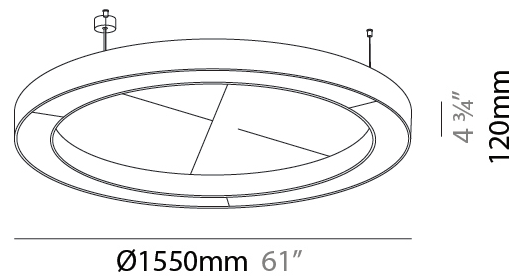

GENERAL

Series: Glorious Acoustic
Brand: Prolicht
Division: Architectural
Mounting Type: Suspension
Mounting Location: Ceiling
Subcategory: Acoustic

PHYSICAL

Shape: Round
Diameter (mm): 1550
Diameter (in): 61
Width (mm): 120
Width (in): 4 3/4
Light Distribution: Direct
Diffuser: [PMMA - Opal / Micro-Prism](#)
Fixture Finish: [SSR / BKV / CWI / CRY / HAB / UFT / ITA / RUA / FTG / MYG / LOD / PUS / FRO / FUP / KIA / POP / BLS / SPG / MEY / GOH / GUM / CHC / COM / ABZ / JAG / OBR / MOS / ROR](#)
Accent Finish: [ANC / ASH / BNA / BTC / BZE / CEL / EGG / EVG / FOG / FOS / FST / FUA / IRI / IRO / KHA / LIC / LIM / MER / MSN / MUS / ONX / PEA / PLU / POL / PPY / RAY / ROY / RST / STE / SWD / TAN / TAU](#)
Fixture Material: Aluminum
Cable Details: [2 000mm / 78 3/4" or 6 000mm / 236 1/4" Transparent Cable](#)

ELECTRICAL

Lamp Type: LED (Zhaga Standard)
Input Wattage (W): 110
Total Output Wattage (W): 100
Dimming: [Non-Dimmable](#)
Driver Included: Yes
Driver Location: Integrated
Driver Type: Constant Current - Universal
Driver Class: Class 2
Input Voltage (V): 120 - 277

LED

[Color Temperature (°K): 2700 / 3000 / 3500 / 4000](#)
Max. Delivered Lumen (lm): Max 12515
Nominal Lumen (lm): Max 16105
CRI: >90 CRI
Lamp Life (hrs): 50000

OPTICAL

RATINGS AND CERTIFICATIONS

Certified By: CSA Certified to UL and CSA Standards
IP rating: IP20